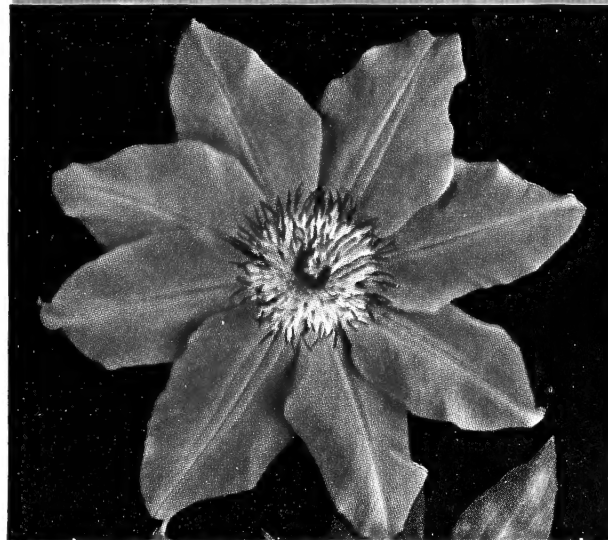

Ramona
$1.25 each; 3 for $3.50; 6 for $6.75